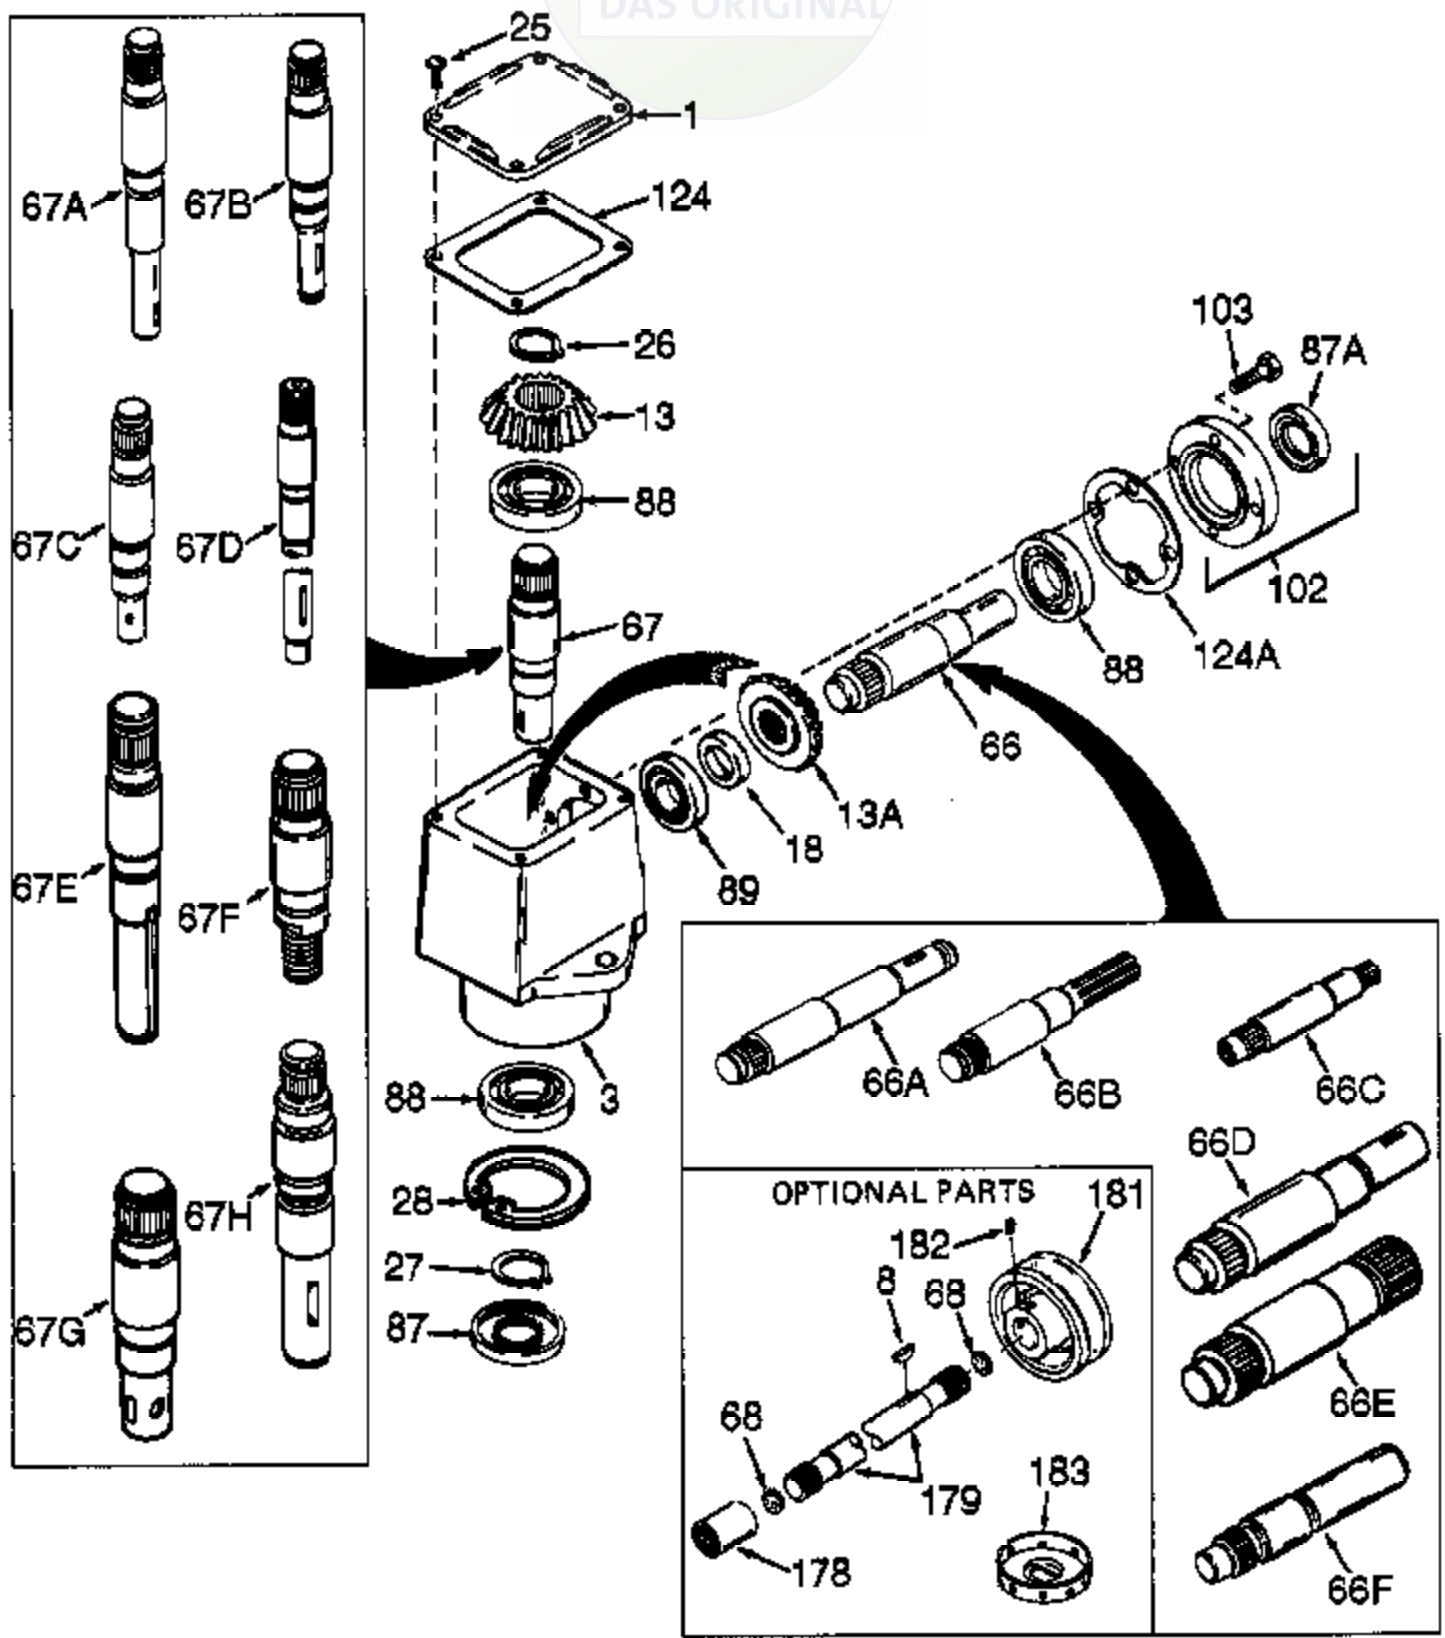

ILLUSTRATION SHOWS TYPICAL PARTS ONLY. ORDER BY PART NUMBER. PARTS NOT LISTED ARE SUPPLIED BY OEM.

Ref #	Part Number	Qty	Description
	794328		L.H. Head Assy(Incl. 1 thru 124A)
1	772035		Left Hand Cover
3	770026A		Right Angle Drive Housing
8	792057		Key (With lug extensions)
8	792047		Woodruff Key #9
13	778046		Miter Gear (22 teeth)(7/8" ID)
13A	778046		Miter Gear (22 teeth)(7/8" ID)
25	792025		Screw, 10-24 x 1/2"
26	788018		Snap Ring
27	788019		Snap Ring
28	792119		Snap Ring
66E	776041		Input Shaft (4-31/64" long)
67F	776042		Output Shaft (4-21/64" long)
68	788039	Peerless	Felt Disc
87A	788031		Oil Seal
87	788029		Oil Seal
88	780034		Ball Bearing
89	780024		Ball Bearing
102	786029		Retainer Cap & Seal (Incl. 87A & 103)
103	792026		Screw, 1/4-20 x 7/8"
124	788028		Cover Gasket
124A	788030B		Cap Gasket
177	XXXXX		THE FOLLOWING ARE OPTIONAL PARTS:
177A	XXXXX		(Not included with head assembly.)
178	786028		Coupling (1-1/2" long)
178	786031		Coupling (1-5/16" long)
179	XXXXX		Input Connector Shaft
181	786030		Sheave (3-1/4" Dia.)
181	786059		Sheave (4" Dia.)
182	792027		Set Screw, 5/16-24 x 1/4
183	786044		Shield

RAD-4029-PS1 Page 2 of 2